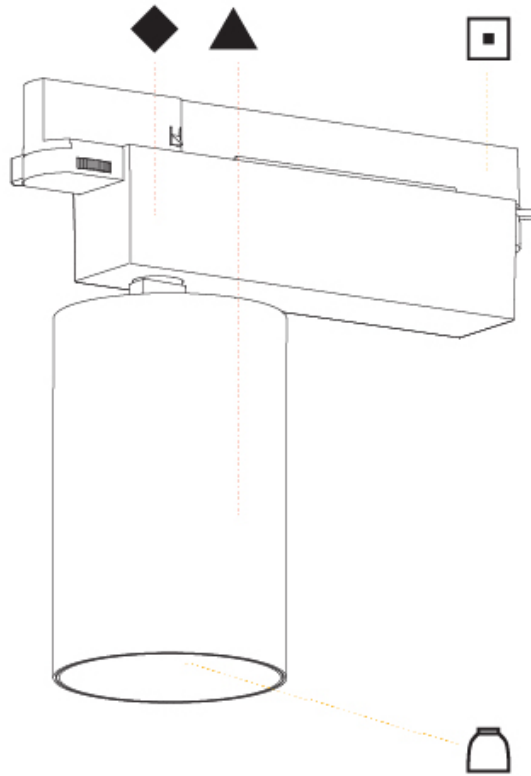

CENTRIQ 95 TRACK

A3T019-

PROJECT	_____
TYPE	_____
SPECIFIER	_____
QUANTITY	_____
DATE	_____

A