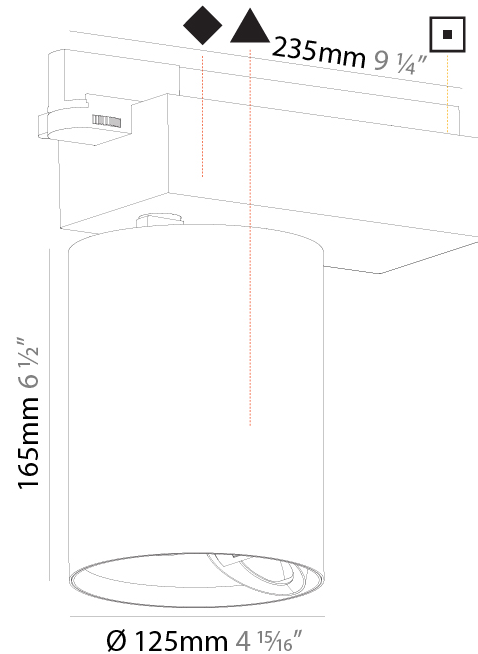

GENERAL

Series: Centriq
Subseries: Centriq Wallwash
Brand: Prolicht
Division: Architectural
Mounting Type: Track
Mounting Location: Ceiling
Subcategory: Spots

PHYSICAL

Shape: Cylinder
Diameter (mm): 125
Diameter (in): 4 ¹⁵/₁₆
Length (mm): 235
Length (in): 9 ¹/₄
Height (mm): 165
Height (in): 6 ¹/₂
Light Distribution: Adjustable / Asymmetric
Fixture Finish: SSR / BKV / CWI / CRY / HAB / UFT / ITA / RUA / FTG / MYG / LOD / PUS / FRO / FUP / KIA / POP / BLS / SPG / MEY / GOH / GUM / CHC / COM / ABZ / JAG / OBR / MOS / ROR
Fixture Material: Aluminum

ELECTRICAL

Lamp Type: LED (Zhaga Standard)
Input Wattage (W): 37.1
Total Output Wattage (W): 34
Dimming: Tri-Mode (Non-Dimming and Phase Dimming (120Vac only) and 0-10V Dimming)
Driver Included: Yes
Driver Location: Integrated
Driver Type: Constant Current - Universal
Driver Class: Class 2
Input Voltage (V): 120 - 277
Constant Current (MA): 1050

LED

Number of LEDs: 1
Color Temperature (°K): 2700 / 3000 / 3500 / 4000
Max. Delivered Lumen (lm): 2840 / 2950 / 3048 / 3110
CRI: >90 CRI
Efficiency (%): 85
Lamp Life (hrs): 50000

OPTICAL

Reflector: Multi-faceted
Adjustability: Rotational 340°; Tilt 90°

RATINGS AND CERTIFICATIONS

Certified By: Certified for North American Standards
IP rating: IP20