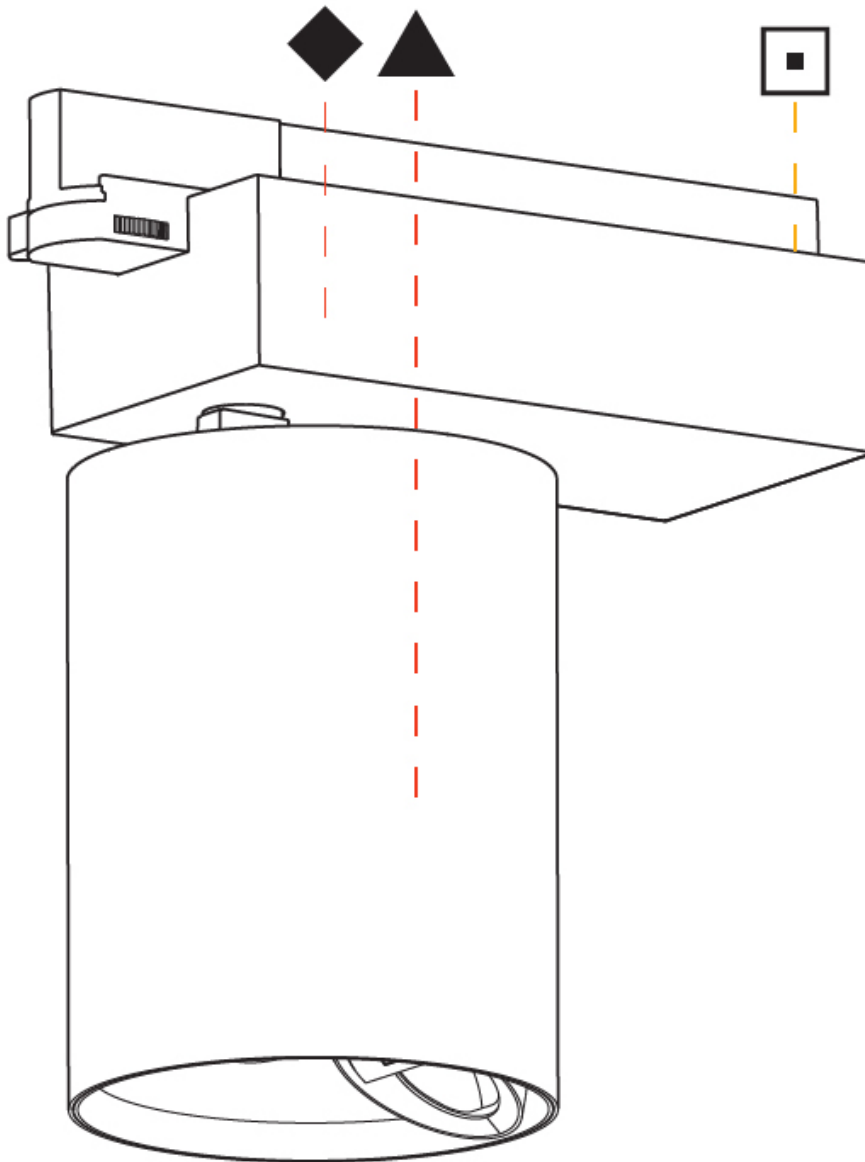

CENTRIQ WALLWASH TRACK

A3T030-

PROJECT _____

TYPE _____

SPECIFIER _____

QUANTITY _____

DATE _____

A