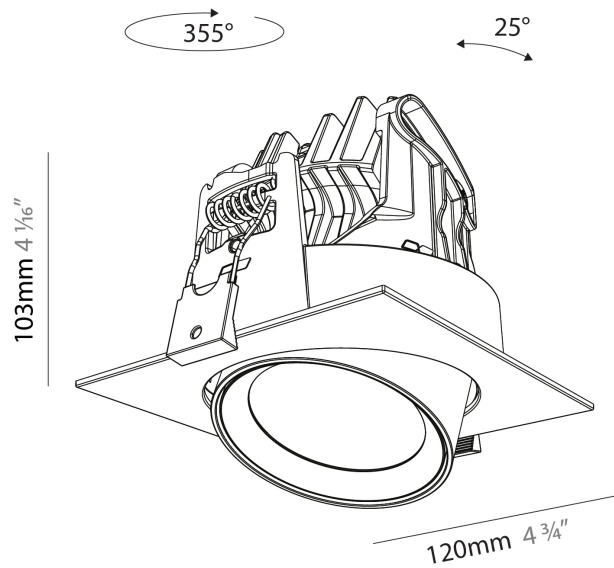

PHYSICAL

Shape: Cylinder
Diameter (mm): 120
Diameter (in): 4 3/4
Length (mm): 120
Length (in): 4 3/4
Height (mm): 105
Height (in): 4 1/8
Min. Recessing Depth (mm): 120
Min. Recessing Depth (in): 4 3/4
Light Distribution: Adjustable / Direct
Weight (kg): 0.665
Diffuser: Lens Pack - No Lens / Opal / Linear Spread Lens / Honeycomb / Spread Lens
Fixture Finish: SSR / BKV / CWI / CRY / HAB / UFT / ITA / RUA / FTG / MYG / LOD / PUS / FRO / FUP / KIA / POP / BLS / SPG / MEY / GOH / GUM / CHC / COM / ABZ / JAG / OBR / MOS / ROR
Fixture Material: Aluminum
Cut-out Measurements: Dia. 112mm / 4 7/16"

ELECTRICAL

Lamp Type: LED (Zhaga Standard)
Input Wattage (W): 27.3
Total Output Wattage (W): 24.5
Dimming: Tri-Mode (Non-Dimming and Phase Dimming (120Vac only) and 0-10V Dimming)
Driver Included: Yes
Driver Location: Recessed Housing
Driver Type: Constant Current - Universal
Driver Class: Class 2
Input Voltage (V): 120 - 277
Constant Current (MA): 700

LED

Color Temperature (°K): 2700 / 3000 / 3500 / 4000
Max. Delivered Lumen (lm): 2434 / 2534 / 2643 / 2768
Nominal Lumen (lm): 2788 / 2903 / 3027 / 3170
CRI: >90 CRI
Lamp Life (hrs): 50000

OPTICAL

Reflector°: 20 / 32 / 54
Adjustability: Rotational 350° / Tilt 25°

RATINGS AND CERTIFICATIONS

Certified By: CSA Certified to UL and CSA Standards
IP rating: IP20